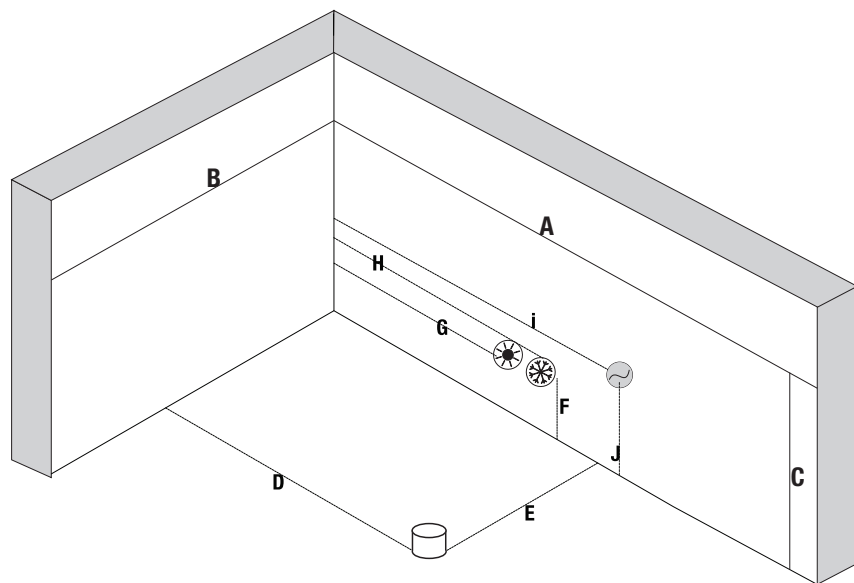

CAESOR

Grandly Sophisticated

Size - 1830 x 1220 x 630h

DRAWING & PRE-INSTALLATION

Size :	A	B	C	D	E	F	G	H	I	J
CAESOR	1830	1220	630	900	600	200	900	1050	750	250

Location of drain 

Location of cold and hot water connections  

Location of electrical connections 