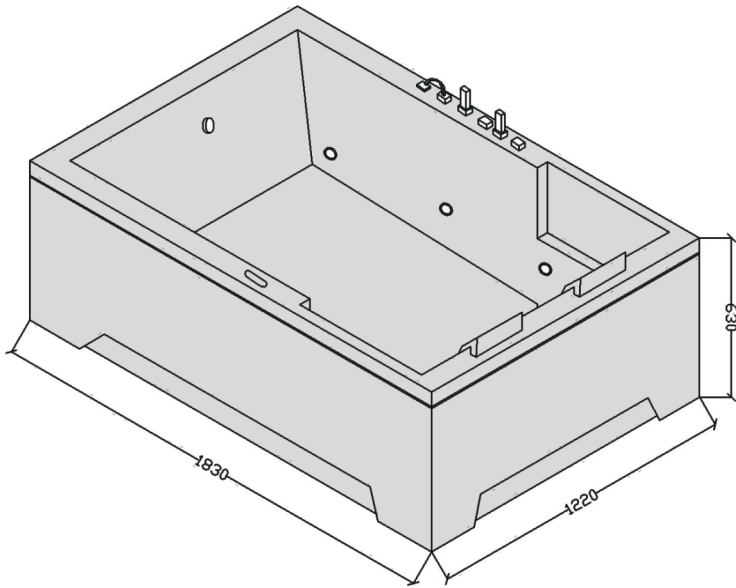

CAESOR

Grandly Sophisticated

Size - 1830 x 1220 x 630h

DRAWING & PRE-INSTALLATION

Size :	A	B	C	D	E	F	G	H	I	J
CAESOR	1830	1220	630	900	600	200	900	1050	750	250

Location of drain 

Location of cold and hot water connections  

Location of electrical connections 