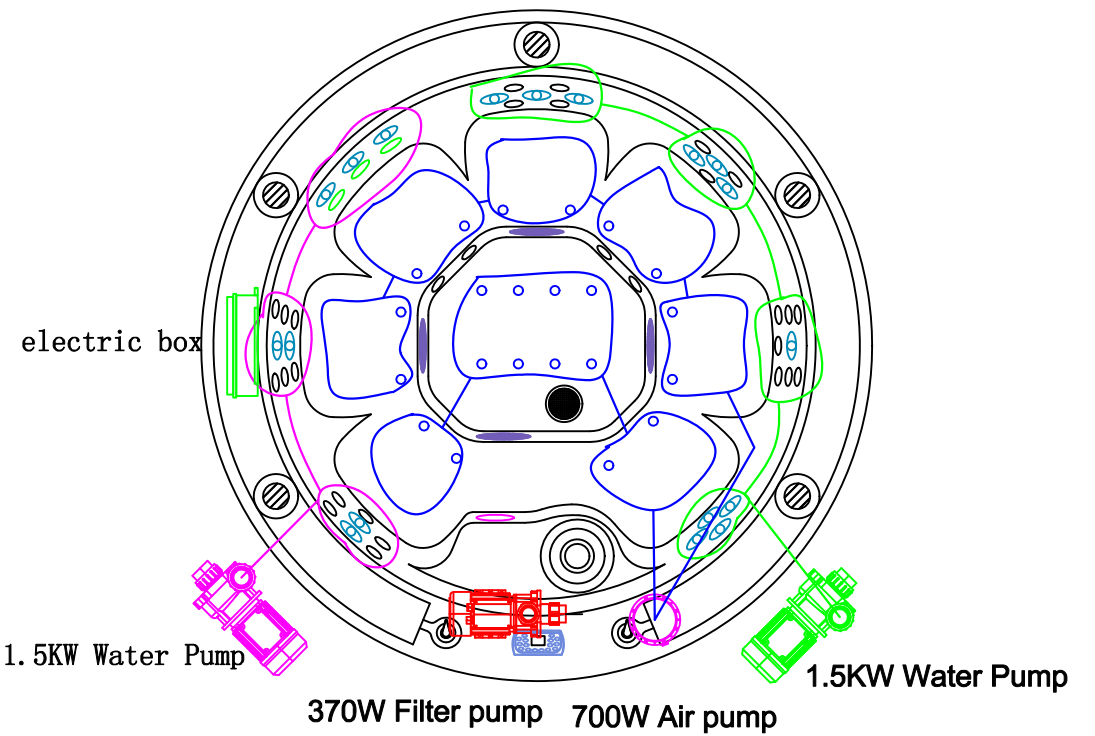

- small jets 29pcs
- air jets 22pcs
- 2"rotating jet 3pcs
- 3"rotating jet 18pcs
- ⏻ air adjustor 2pcs
- drain 1pc
- water section 4pcs
- bottom light 1pc

filter
control panel KL8-3

1.5KW Water Pump

370W Filter pump 700W Air pump

1.5KW Water Pump