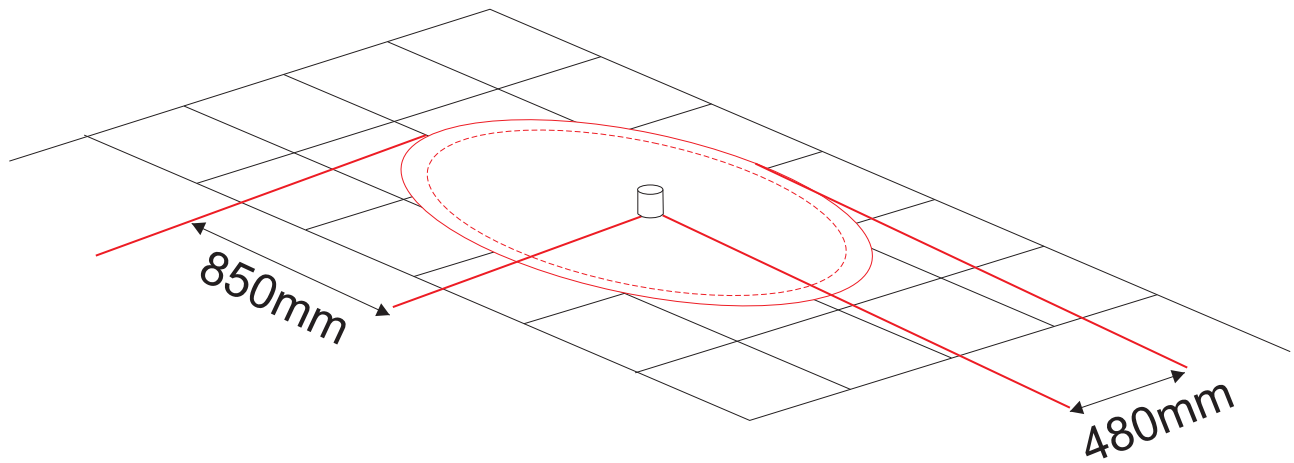

VANITO

Stunningly Design

Size - 1700 x 970 x 675h

DRAWING & PRE-INSTALLATION

Size :	A	B	C	D	E	F	G	H	I	J
VANITO	1700	970	675	600	600	-	-	-	-	-

Location of drain 

Location of cold and hot water connections  

Location of electrical connections 