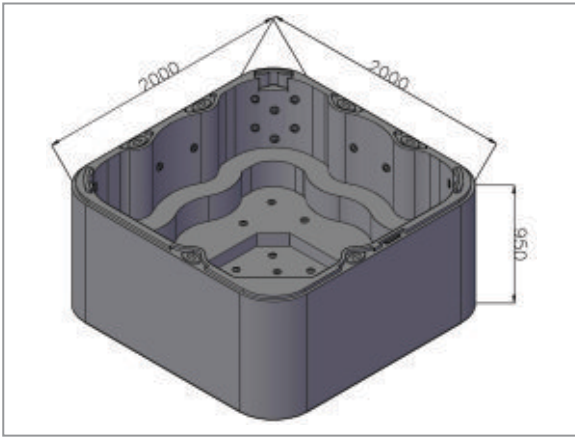

SPAS

TRANQUIL

Beauty & Balance

DRAWING

Size - 2000 x 2000 - 950h

Location of drain 

Location of cold and hot water connections  

Location of electrical connections 