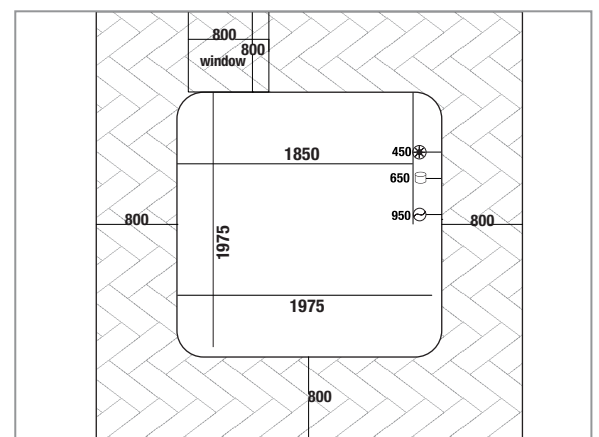

SPAS

TRANQUIL

Beauty & Balance

DRAWING

Size - 2000 x 2000 - 950h

Location of drain

Location of cold and hot water connections

Location of electrical connections

TECHNICAL

PRE-INSTALLATION

Normal

Built-In