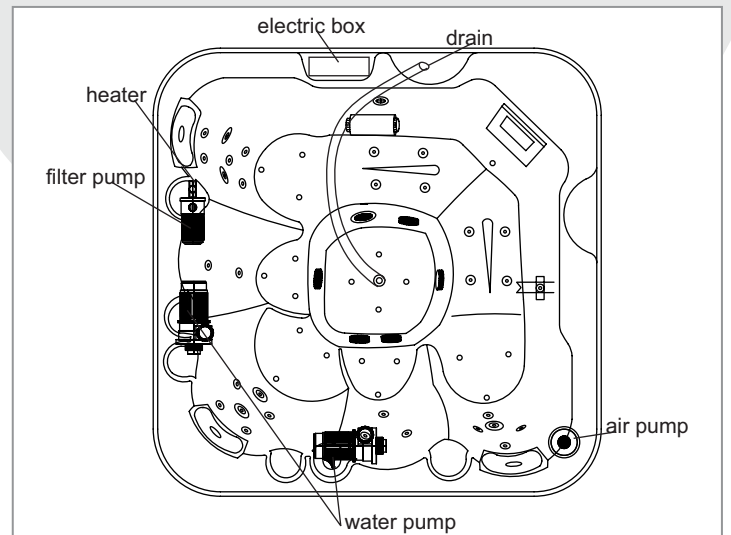

SPAS

TRANQUIL

Beauty & Balance

DRAWING

Size - 2000 x 2000 - 950h

Location of drain

Location of cold and hot water connections

Location of electrical connections

TECHNICAL

PRE-INSTALLATION

Normal

Built-In