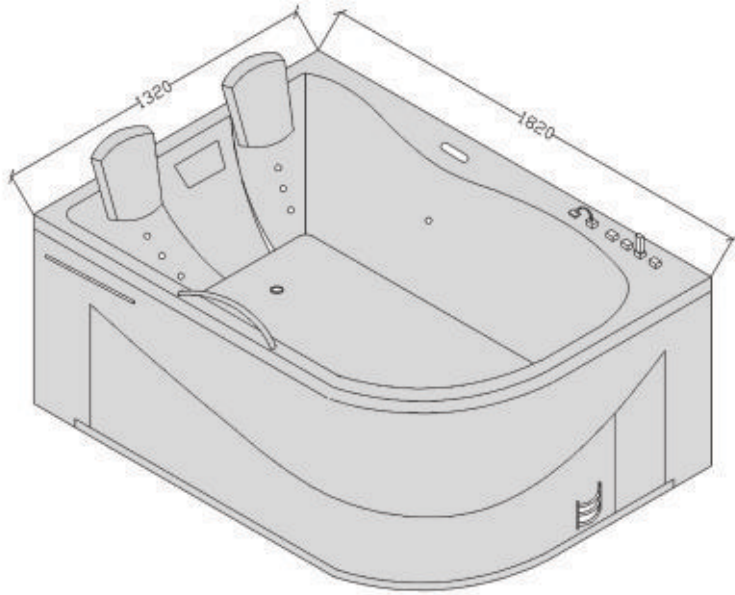

**BATH**  
— TUBS

# SANTINO

Redefining Indulgence

Size - 1820 x 1320 x 760h

## DRAWING & PRE-INSTALLATION

Size :	A	B	C	D	E	F	G	H	I	J
SANTINO	1820	1320	760	900	400	200	1000	1150	300	250

Location of drain 

Location of cold and hot water connections  

Location of electrical connections 