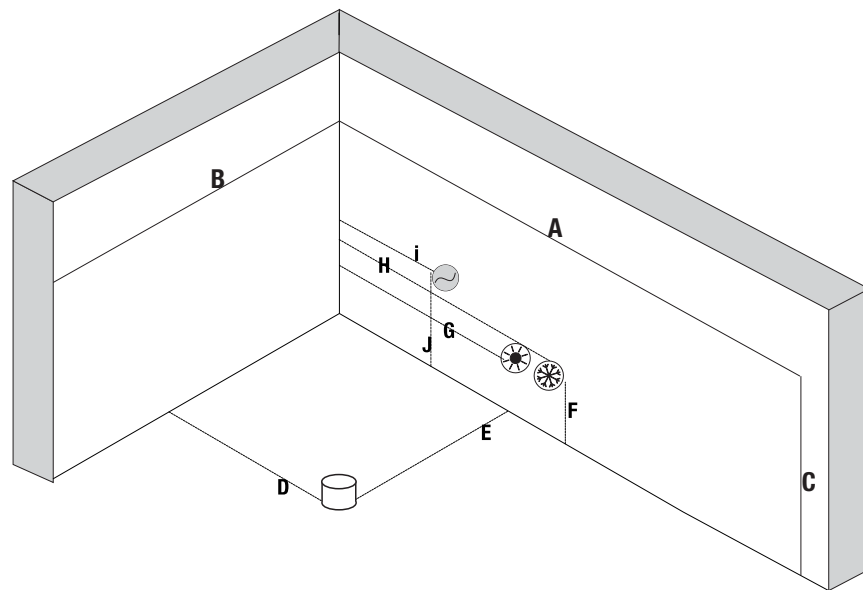

**BATH**  
— TUBS

# SANTINO

Redefining Indulgence

Size - 1820 x 1320 x 760h

## DRAWING & PRE-INSTALLATION

Size :	A	B	C	D	E	F	G	H	I	J
SANTINO	1820	1320	760	900	400	200	1000	1150	300	250

Location of drain 

Location of cold and hot water connections  

Location of electrical connections 