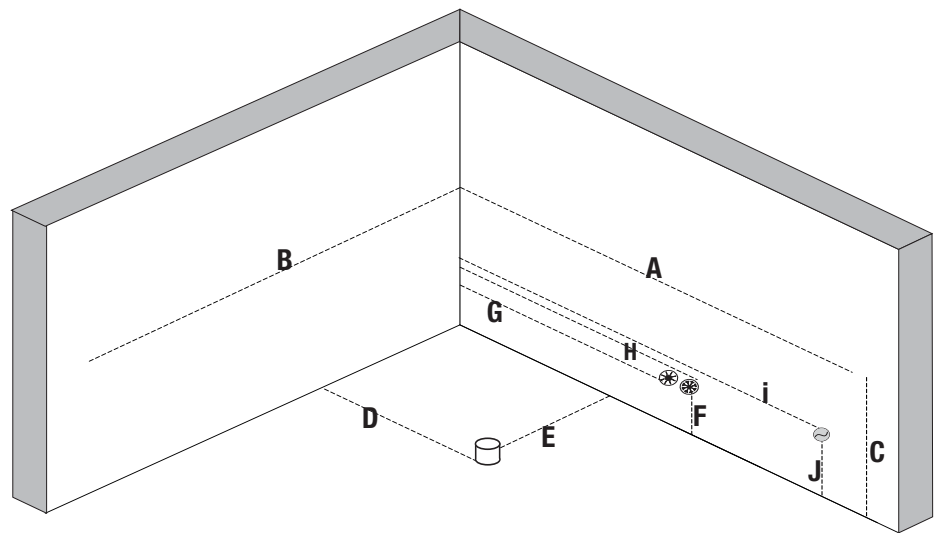

# ROSABELLA

Bathed in Sophistication

Size - 1306 x 1306 x 688h

## DRAWING & PRE-INSTALLATION

| Size :         | A    | B    | C   | D   | E   | F   | G   | H   | I    | J   |
|----------------|------|------|-----|-----|-----|-----|-----|-----|------|-----|
| ROSABELLA 1306 | 1306 | 1306 | 680 | 550 | 500 | 200 | 350 | 500 | 1100 | 300 |

Location of drain 

Location of cold and hot water connections  

Location of electrical connections 