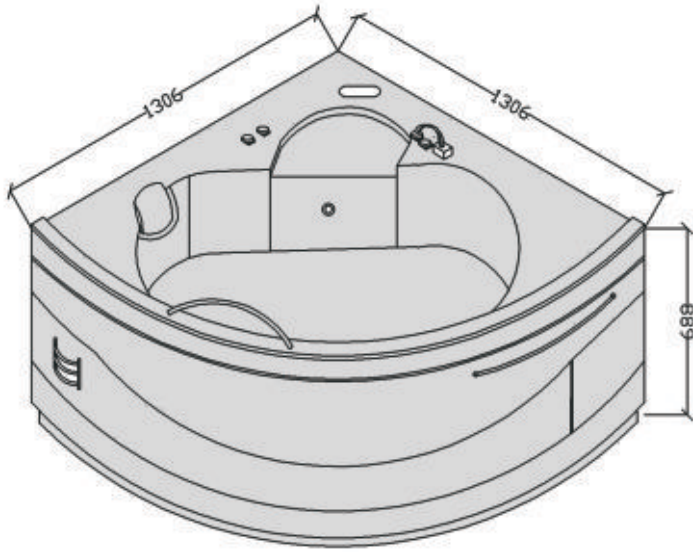

# ROSABELLA

Bathed in Sophistication

Size - 1306 x 1306 x 688h

## DRAWING & PRE-INSTALLATION

| Size :         | A    | B    | C   | D   | E   | F   | G   | H   | I    | J   |
|----------------|------|------|-----|-----|-----|-----|-----|-----|------|-----|
| ROSABELLA 1306 | 1306 | 1306 | 680 | 550 | 500 | 200 | 350 | 500 | 1100 | 300 |

Location of drain 

Location of cold and hot water connections  

Location of electrical connections 