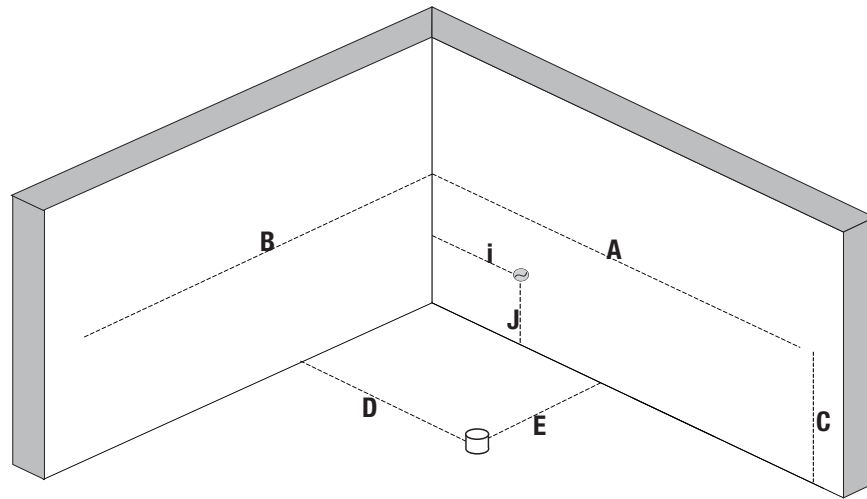

**BATH**  
— TUBS

# REGALIA

Refinement Redefined

Size - 1420 x 1420 x 505h

## DRAWING & PRE-INSTALLATION

Size :	A	B	C	D	E	F	G	H	I	J
REGALIA	1420	1420	505	1000	650	-	-	-	300	250

Location of drain 

Location of cold and hot water connections  

Location of electrical connections 