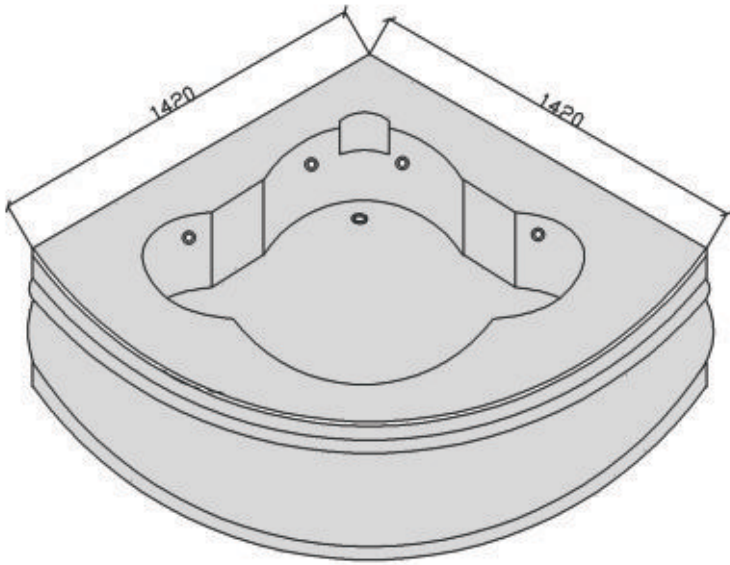

**BATH**  
— TUBS

# REGALIA

Refinement Redefined

Size - 1420 x 1420 x 505h

## DRAWING & PRE-INSTALLATION

Size :	A	B	C	D	E	F	G	H	I	J
REGALIA	1420	1420	505	1000	650	-	-	-	300	250

Location of drain 

Location of cold and hot water connections  

Location of electrical connections 