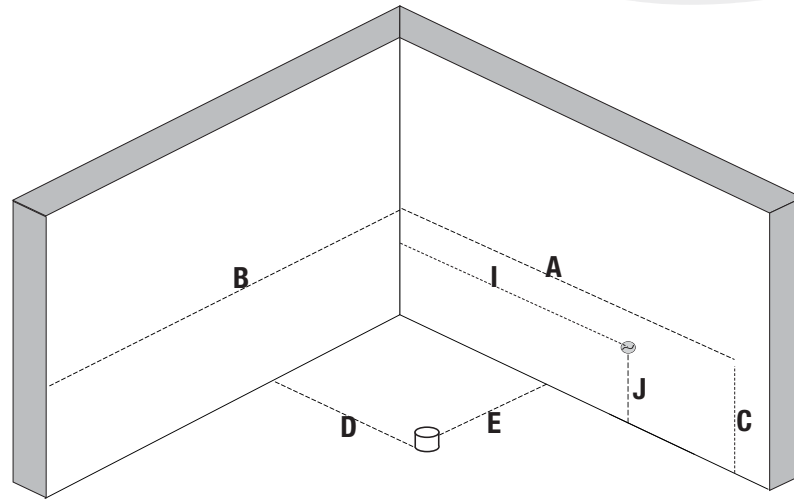

QUORRA

Poetic Symmetry

Quorra - 1670 x 940 x 525 mm

DRAWING & PRE-INSTALLATION

Size :	A	B	C	D	E	F	G	H	I	J
QUORRA	1670	940	525	400	400	-	-	-	1500	300

Location of drain 