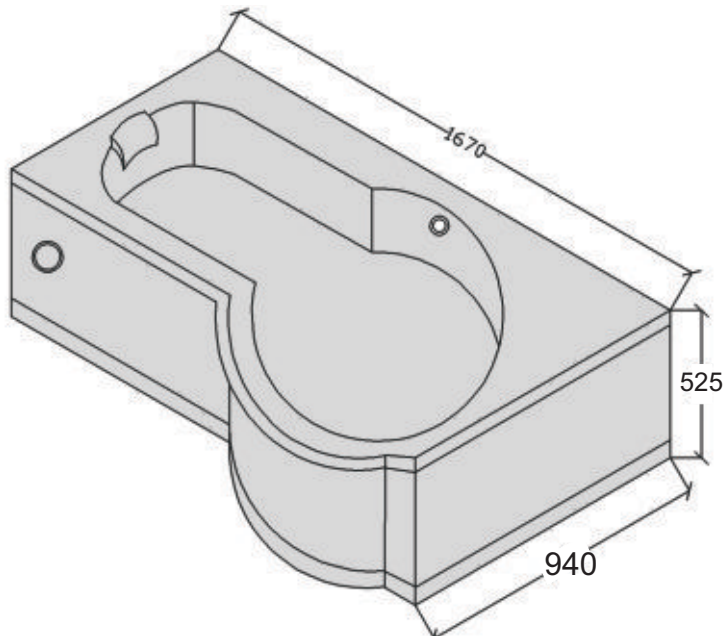

QUORRA

Poetic Symmetry

Quorra - 1670 x 940 x 525 mm

DRAWING & PRE-INSTALLATION

Size :	A	B	C	D	E	F	G	H	I	J
QUORRA	1670	940	525	400	400	-	-	-	1500	300

Location of drain 