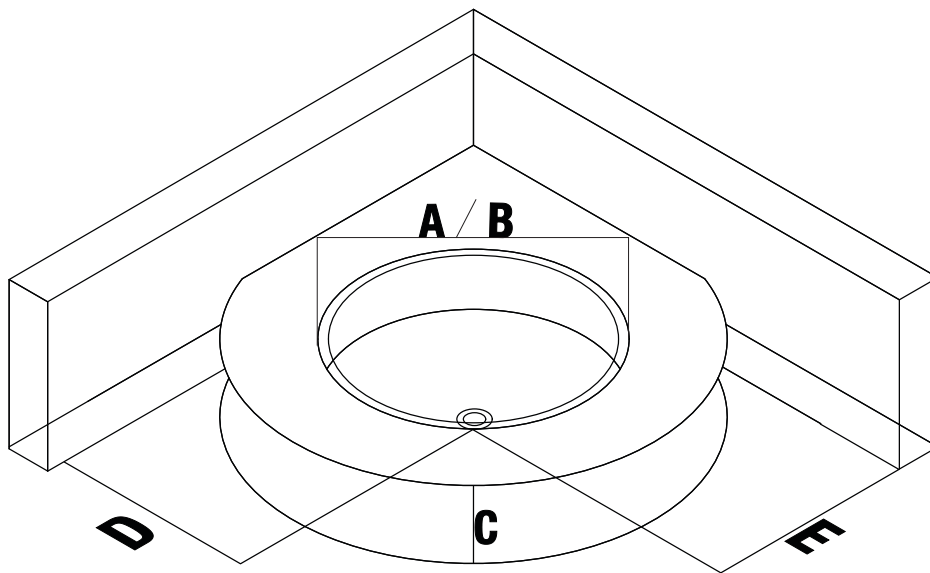

**BATH**  
TUBS

# LUCETTA

Obsession Designed

1780 x 1780 x 460 mm

## DRAWING & PRE-INSTALLATION

Size :	A	B	C	D	E	F	G	H	I	J
LUCETTA	1780	1780	460	890	890	-	-	-	-	-

Location of drain 