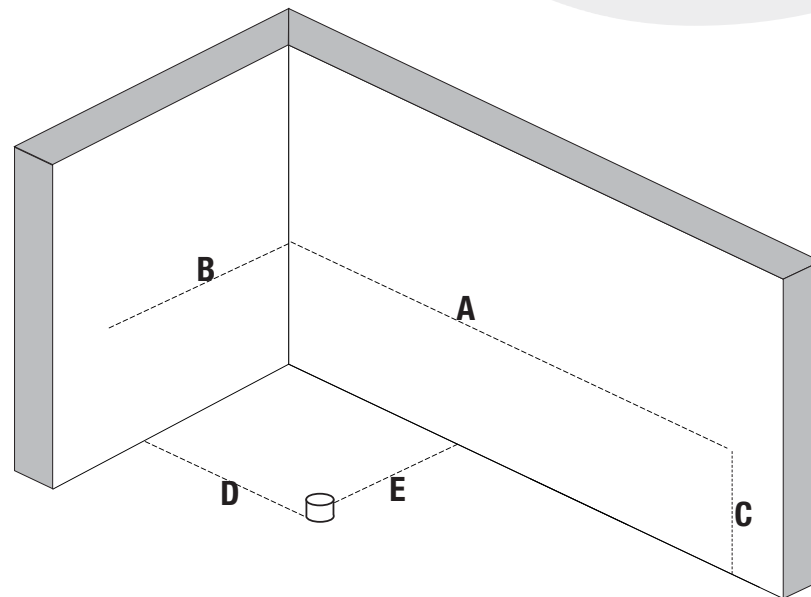

BATH
— TUBS

JORDIANA

Functionally Appealing

Jordiana - 1670 x 1025 x 525 mm

DRAWING & PRE-INSTALLATION

Size :	A	B	C	D	E	F	G	H	I	J
JORDIANA 1670	1670	1025	525	800	700	-	-	-	-	-

Location of drain 