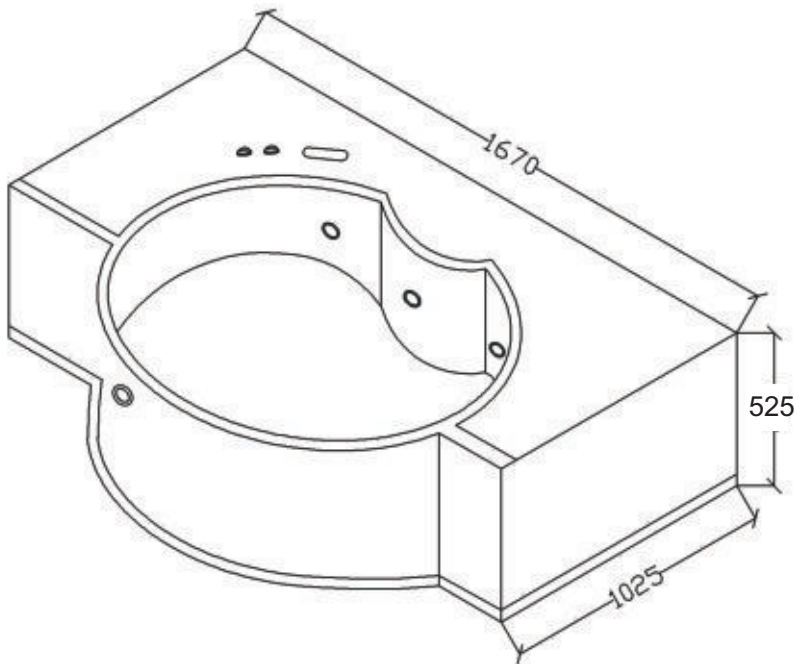

BATH
— TUBS

JORDIANA

Functionally Appealing

Jordiana - 1670 x 1025 x 525 mm

DRAWING & PRE-INSTALLATION

Size :	A	B	C	D	E	F	G	H	I	J
JORDIANA 1670	1670	1025	525	800	700	-	-	-	-	-

Location of drain 