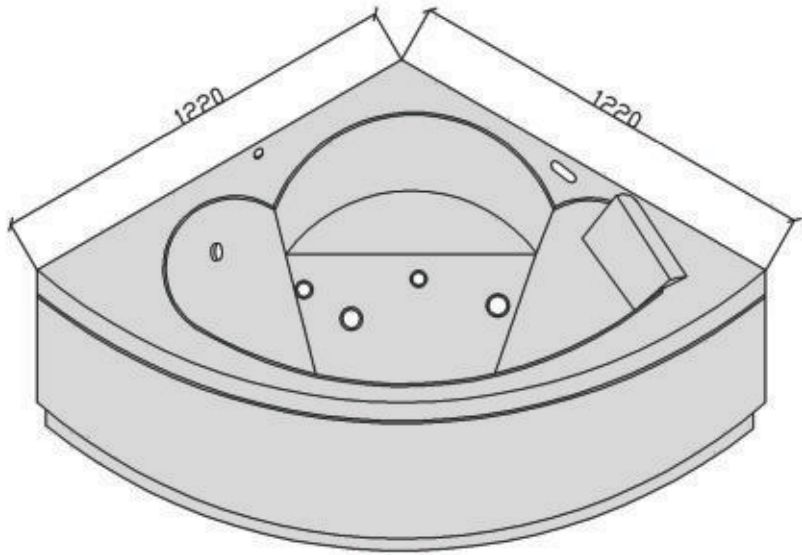

CELESTE

Inspired Artistry

DRAWING & PRE-INSTALLATION

Celeste - 1200 x 1200 x 505 mm

Size :	A	B	C	D	E	F	G	H	I	J
CELESTE	1200	1200	505	400	400	-	-	-	-	-

Location of drain 