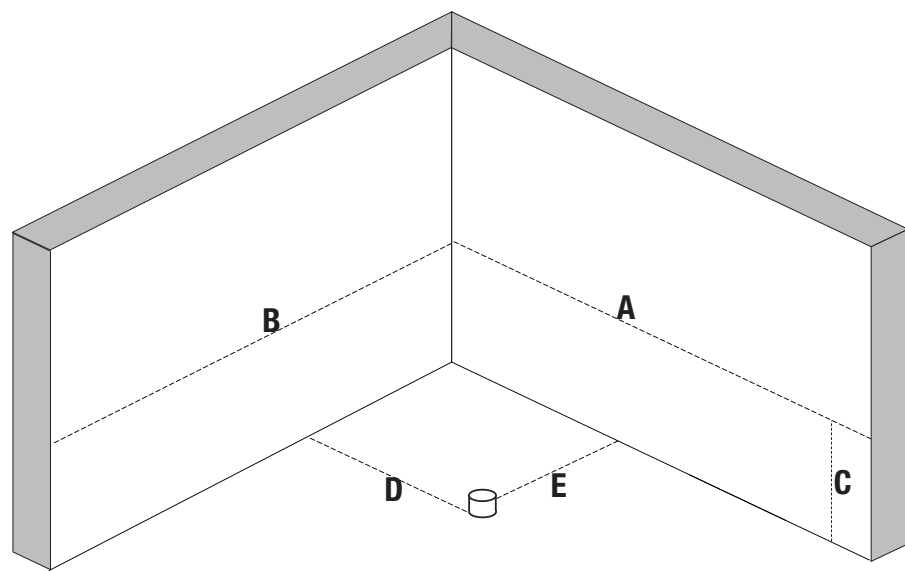

CELESTE

Inspired Artistry

DRAWING & PRE-INSTALLATION

Celeste - 1200 x 1200 x 505 mm

Size :	A	B	C	D	E	F	G	H	I	J
CELESTE	1200	1200	505	400	400	-	-	-	-	-

Location of drain 