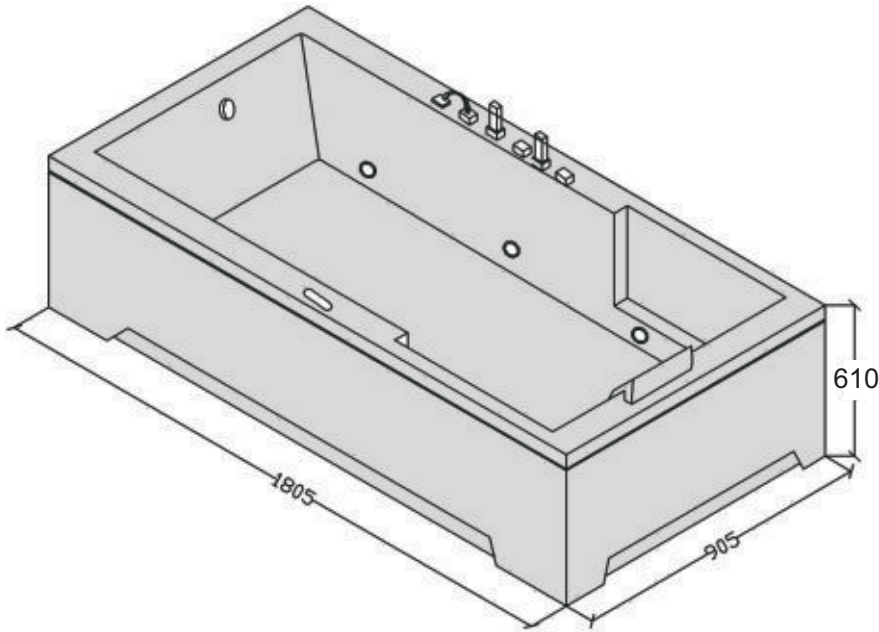

BREEDE

Stunningly Sublime

Breede - 1805 x 905 x 610 mm

DRAWING & PRE-INSTALLATION

Size :	A	B	C	D	E	F	G	H	I	J
BREEDE	1805	905	610	400	350	-	-	-	-	-

Location of drain 