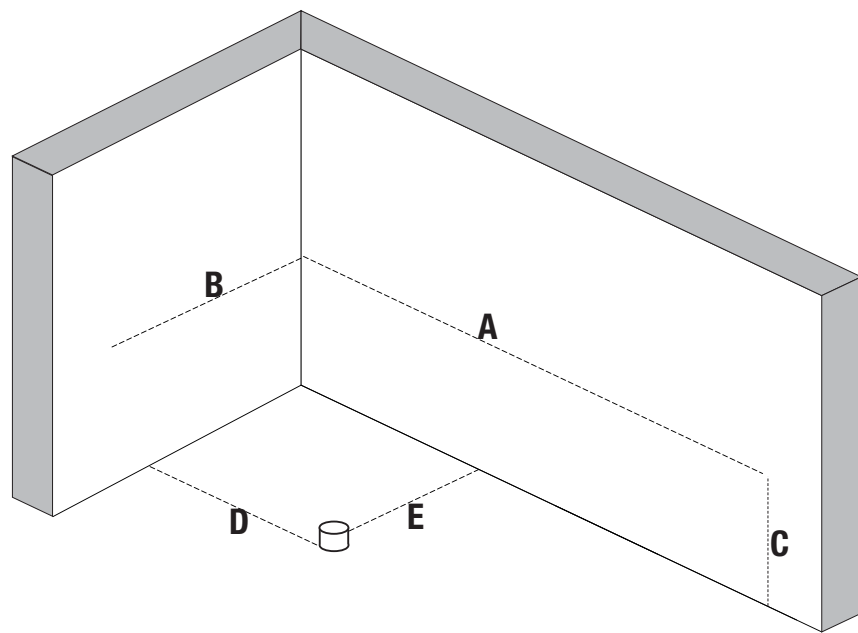

BREEDE

Stunningly Sublime

Breede - 1805 x 905 x 610 mm

DRAWING & PRE-INSTALLATION

Size :	A	B	C	D	E	F	G	H	I	J
BREEDE	1805	905	610	400	350	-	-	-	-	-

Location of drain 