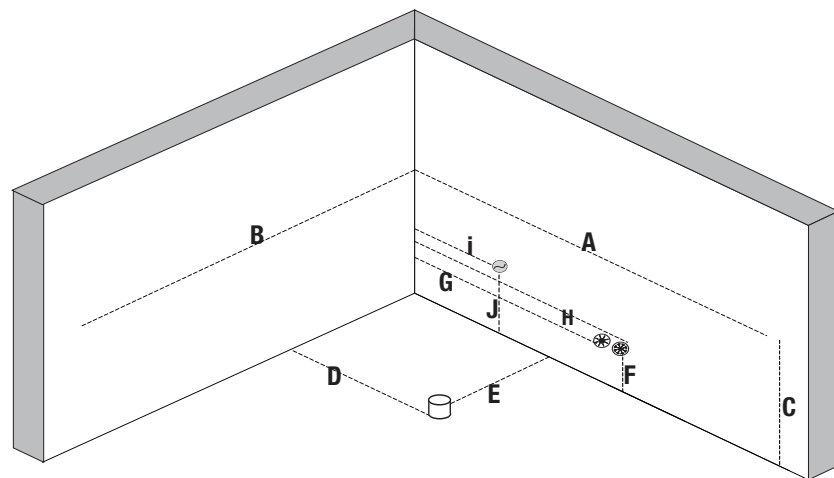

BATH
— TUBS

BELLADONNA

Royale Finesse

Size - 1488 x 1488 x 700h

DRAWING & PRE-INSTALLATION

Size :	A	B	C	D	E	F	G	H	I	J
BELLADONNA	1488	1488	700	600	600	200	850	700	300	250

Location of drain 

Location of cold and hot water connections  

Location of electrical connections 