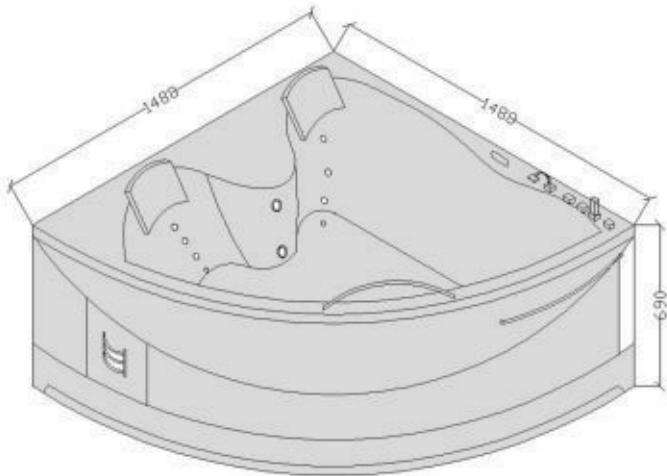

BATH
— TUBS

BELLADONNA

Royale Finesse

Size - 1488 x 1488 x 700h

DRAWING & PRE-INSTALLATION

Size :	A	B	C	D	E	F	G	H	I	J
BELLADONNA	1488	1488	700	600	600	200	850	700	300	250

Location of drain 

Location of cold and hot water connections  

Location of electrical connections 