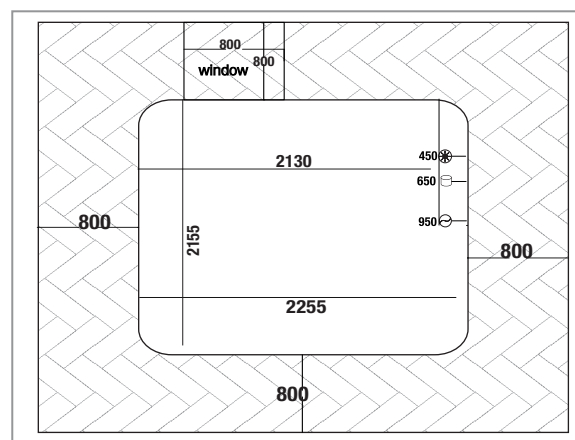

AZRA

Finesse Personified

DRAWING

Size - 2280 x 2180 - 970h

- Location of drain
- Location of cold and hot water connections
- Location of electrical connections

TECHNICAL

PRE-INSTALLATION

Normal