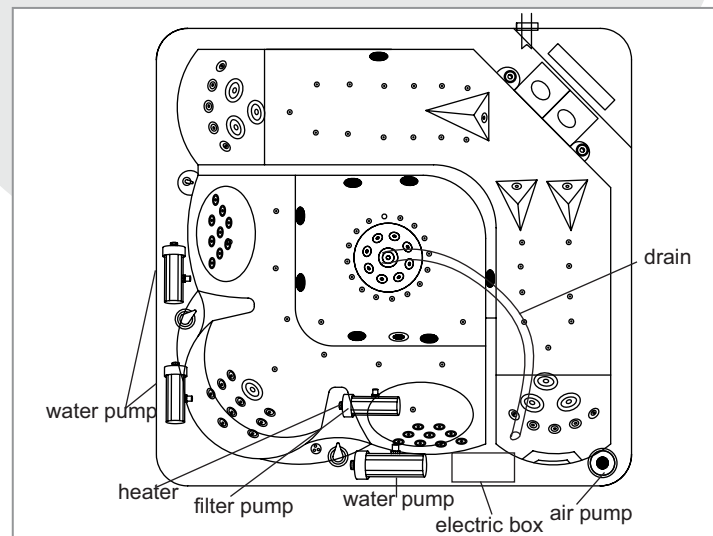

AZRA

Finesse Personified

DRAWING

Size - 2280 x 2180 - 970h

- Location of drain
- Location of cold and hot water connections
- Location of electrical connections

TECHNICAL

PRE-INSTALLATION

Normal