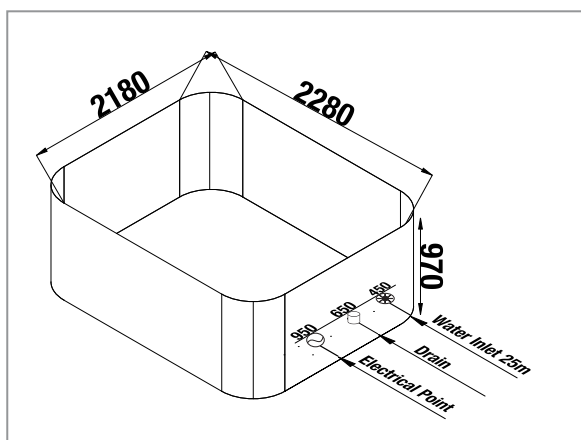

AZRA

Finesse Personified

DRAWING

Size - 2280 x 2180 - 970h

- Location of drain
- Location of cold and hot water connections
- Location of electrical connections

TECHNICAL

PRE-INSTALLATION

Normal