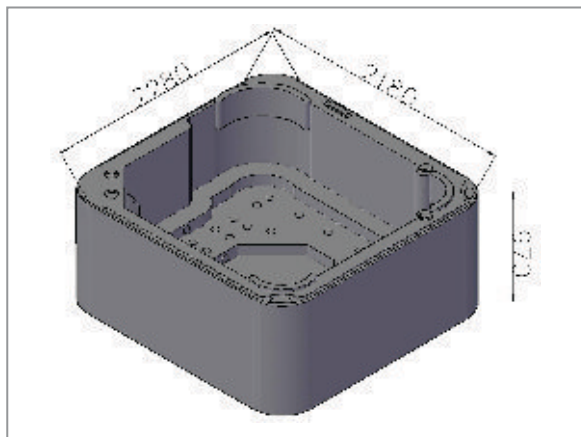

AZRA

Finesse Personified

DRAWING

Size - 2280 x 2180 - 970h

- Location of drain
- Location of cold and hot water connections
- Location of electrical connections

TECHNICAL

PRE-INSTALLATION

Normal