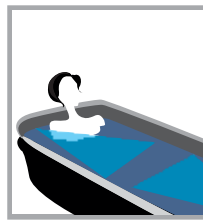

MESI

Breathtaking Extravagance

Size - 1850 x 1500 x 720h

Splash in the extravagance of Mesi. Every feature in the unit is designed for indulgence. With the air and water jets and feather touch panels etc., bathing takes on a whole new meaning.

FEATURES

- Rectangle Built-in, Acrylic Bath with Metallic Galvanised Frame
- Feather Touch Digital Control Panel
- Water Massage-6 Hydromassage Jets & 11 Slim Hydro Massage Jets
- 1.5 HP Whirlpool Motor for Water Massage
- Air Massage-24 Extra Slim Air Jets
- 0.80 hp Blower for Air Massage
- 3 KW Online Heater for Temperature Control
- Bath Filler Set
- Designer Headrest
- Remote Control
- Underwater Light-Colored
- Disinfection-Ozonizer
- Music, FM Radio
- Earth Leakage Circuit Breaker
- Dry Burning Protection
- Water Level Sensor
- Automatic Pop-up Waste

HYDROMASSAGE

AIR MASSAGE

BATH FILLER SET

UNDERWATER LIGHT

MUSIC FM RADIO

HEADREST

OZONIZER