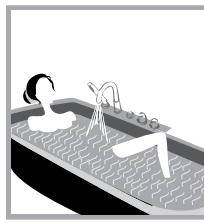

MESI

Breathtaking Extravagance

Size - 1850 x 1500 x 720h

Splash in the extravagance of Mesi. Every feature in the unit is designed for indulgence. With the air and water jets and feather touch panels etc., bathing takes on a whole new meaning.

FEATURES

- Rectangle Built-in, Acrylic Bath with Metallic Galvanised Frame
- Feather Touch Digital Control Panel
- Water Massage-6 Hydromassage Jets & 11 Slim Hydro Massage Jets
- 1.5 HP Whirlpool Motor for Water Massage
- Air Massage-24 Extra Slim Air Jets
- 0.80 hp Blower for Air Massage
- 3 KW Online Heater for Temperature Control
- Bath Filler Set
- Designer Headrest
- Remote Control
- Underwater Light-Colored
- Disinfection-Ozonizer
- Music, FM Radio
- Earth Leakage Circuit Breaker
- Dry Burning Protection
- Water Level Sensor
- Automatic Pop-up Waste

HYDROMASSAGE

AIR MASSAGE

BATH FILLER SET

UNDERWATER LIGHT

MUSIC FM RADIO

HEADREST

OZONIZER